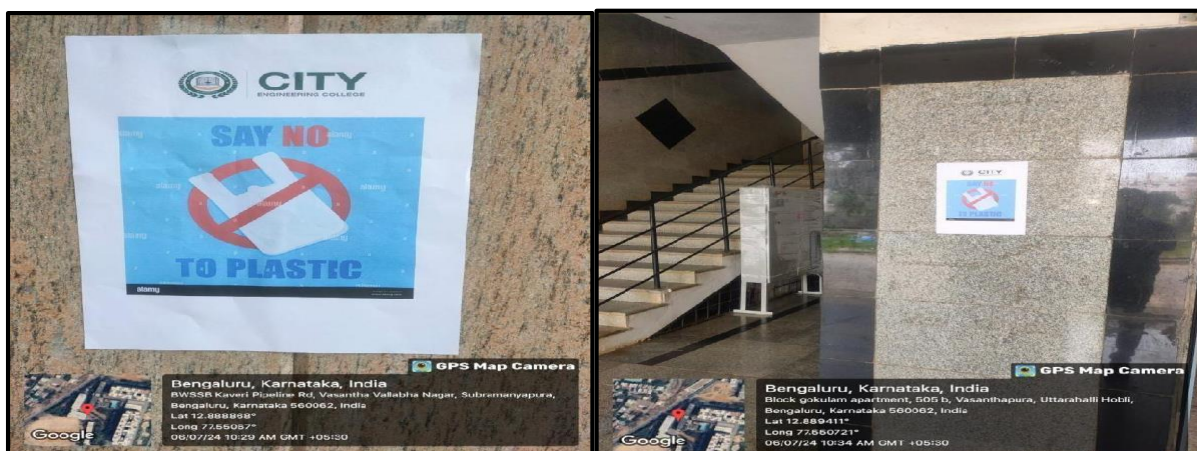

Ban on plastic: The use of plastic is banned in the institute premises particularly single use of plastic like bottles, bags, covers straws and spoons.

AWARENESS BANNERS