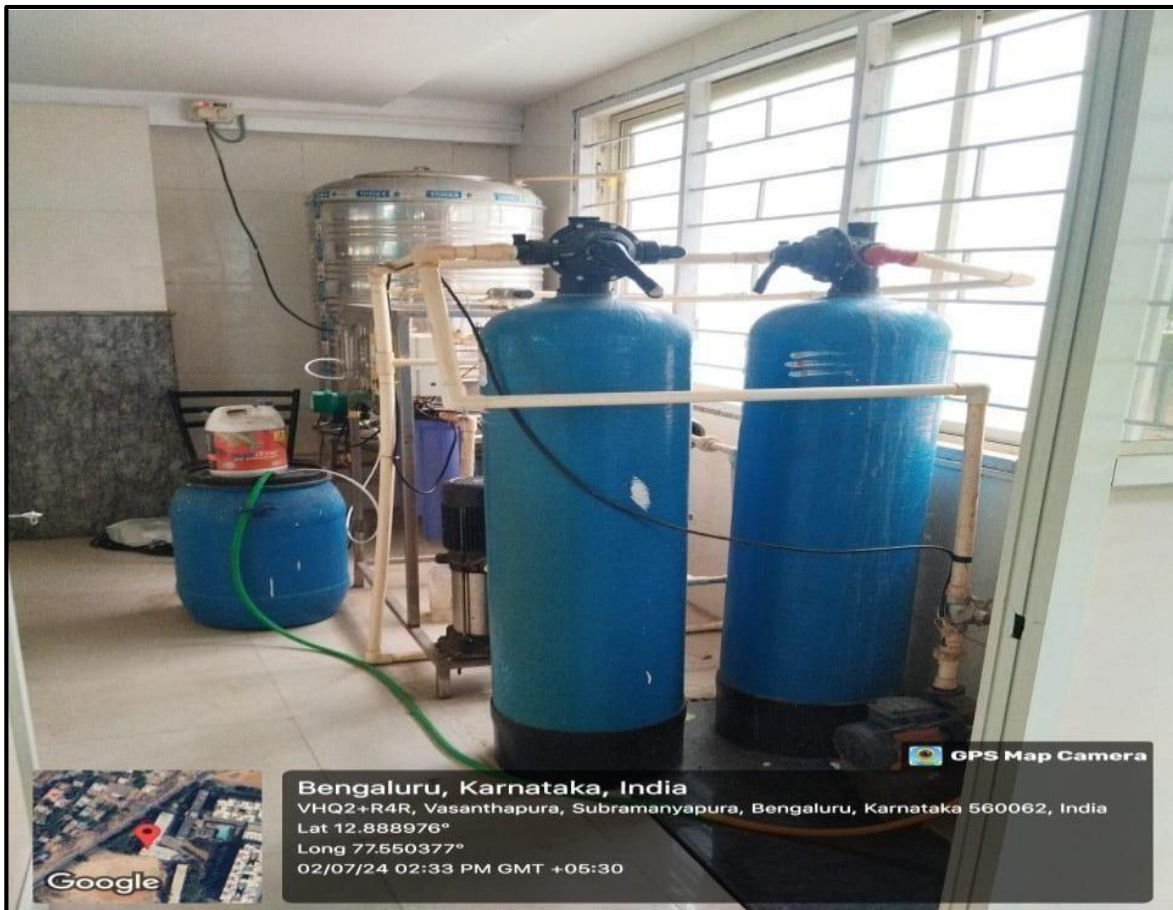

RO water facility

CITY ENGINEERING COLLEGE

Approved by AICTE New Delhi & Affiliated by VTU, Belagavi
Doddakallasandra, Off Kanakapura Main Road,
Next to Gokulam Apartment, Bangalore - 560 062.

DISPLAY OF AWARENESS BOARDS IN THE CAMPUS