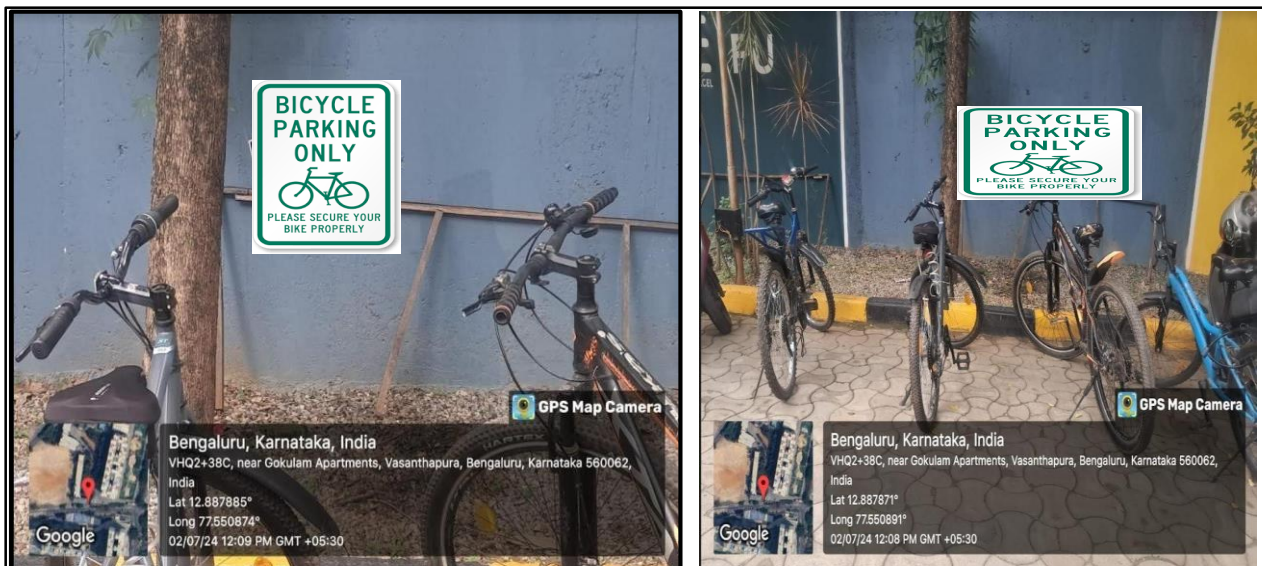

KEY INDICATOR: 7.1. Institutional values and Social responsibilities

Metric No.7.1.2 .The Institution has facilities and initiatives for

GREEN CAMPUS INITIATIVES

CITY ENGINEERING COLLEGE

Approved by AICTE New Delhi & Affiliated by VTU, Belagavi
Doddakallasandra, Off Kanakapura Main Road,
Next to Gokulam Apartment, Bangalore - 560 062.

Restricted entry of Vehicles:

City Engineering College actively promotes sustainable practices among its students and staff by encouraging the use of public transport, bicycles and electric vehicles to reduce pollution. To support this initiative, the college restricts automobile entry on campus, with designated parking areas near the main entrance for both students and staff. This arrangement helps minimize pollution within the campus environment. Furthermore, access to the Academic and Administrative blocks is limited to prevent unnecessary vehicular entry, enhancing the air quality and ambiance in these areas. A visitor vehicle register is maintained at the entrance to record and manage all external vehicle access, ensuring efficient control and monitoring.